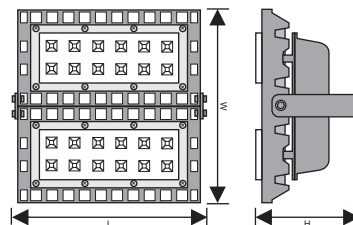

Dimensions

Wattage	Length (L)	Width (W)	Height (H)
125 W	204 mm	230 mm	215 mm
250 W	408 mm	230 mm	215 mm
350 W	408 mm	345 mm	215 mm
500 W	408 mm	460 mm	215 mm

Applications

STADIUM

STORAGE AREA

GARDEN

INDUSTRIES

*Lumen for 6500K (CW)