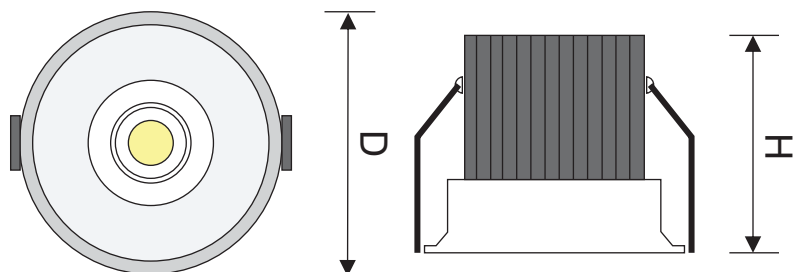

Dimensions

Wattage	Dia (D)	Height (H)	Cut Out (Ø)
7 W	75 mm	65 mm	65 mm
12 W	84 mm	74 mm	74 mm
18 W	95 mm	92 mm	84 mm

Applications

*Lumen for 6500K (CW)