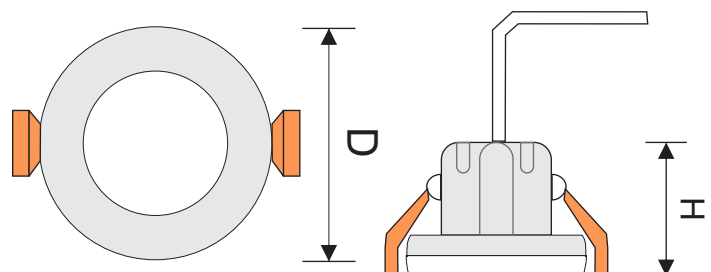

Dimensions

Wattage	Dia (D)	Height (H)	Cut Out (Ø)
4 W	70 mm	28 mm	60 mm
4 W	72 mm	38 mm	50 mm
4 W	80 mm	45 mm	60 mm

Applications

*Lumen for 6500K (CW)