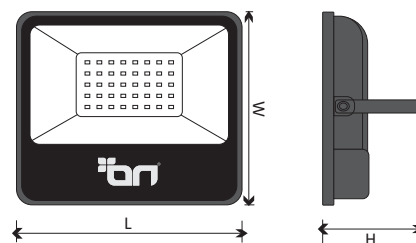

Dimensions

Wattage	Length (L)	Width (W)	Height (H)
10 W	136 mm	116 mm	110 mm
20-30 W	185 mm	180 mm	110 mm
50-60 W	225 mm	220 mm	140 mm
72-100 W	285 mm	275 mm	175 mm
120-150 W	290 mm	290 mm	205 mm
200 W	345 mm	325 mm	255 mm
250 W	415 mm	370 mm	275 mm

Applications

STADIUM

STORAGE AREA

GARDEN

INDUSTRIES

*Lumen for 6500K (CW)