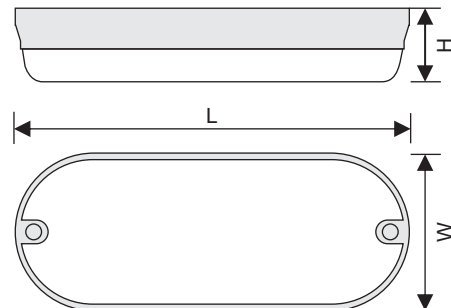

Dimensions

Wattage	Length (L)	Width (W)	Height (H)
12 W	170 mm	70 mm	45 mm
18 W	210 mm	100 mm	60 mm

Applications

*Lumen for 6500K (CW)