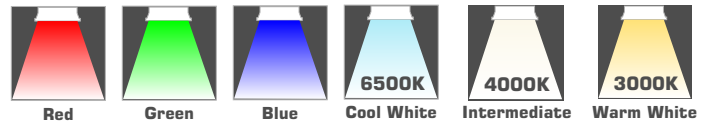

High luminous efficacy,
Lm80 tested LED Technology for long Life span,
High Performance LED Driver,
Power Factor > 0.9,
Thd < 15%,
Aluminium body for better thermal management
Multiple Mode color options by remote controller